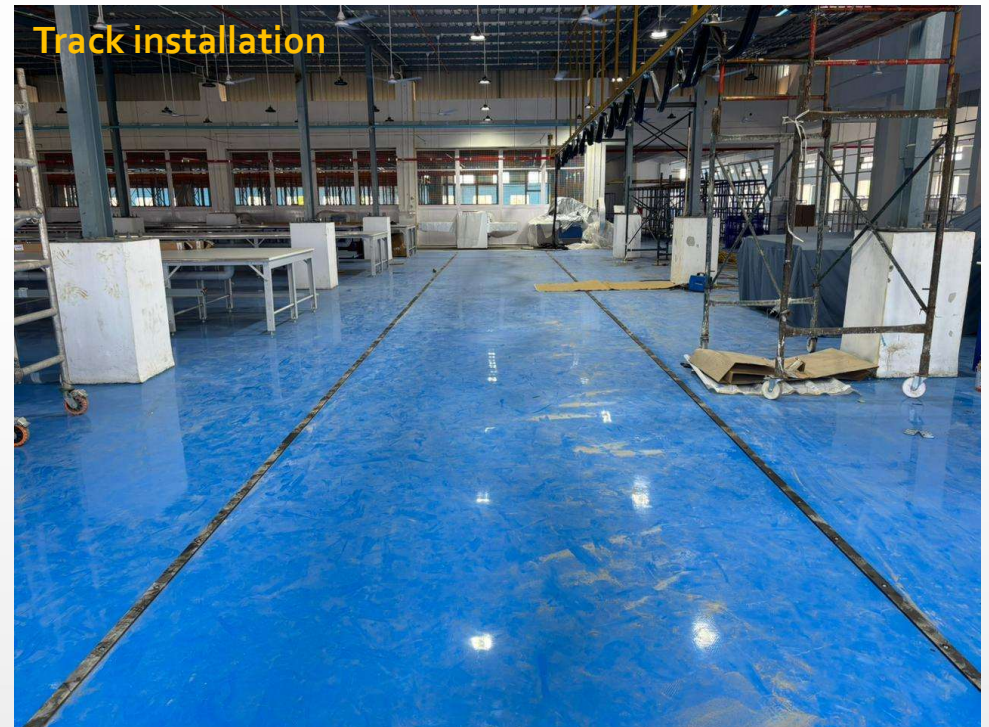

PICTURES

PICTURES

Steam line & PRS installation

Air, Water, gas & steam line installation

PICTURES

PICTURES

Ms support & pipelines installation

Ms support & pipelines installation

PICTURES

Aluminium partition

Aluminium partition & fire line

PICTURES

Cutter shifting & installation

PICTURES

PICTURES

PICTURES

PICTURES

Mezzanine fabrication and erection

Mezzanine fabrication and erection

PICTURES

PICTURES

vivo X90 Pro | ZEISS
Apr 16, 2024, 10:52

vivo X90 Pro | ZEISS
Apr 15, 2024, 12:28

PICTURES