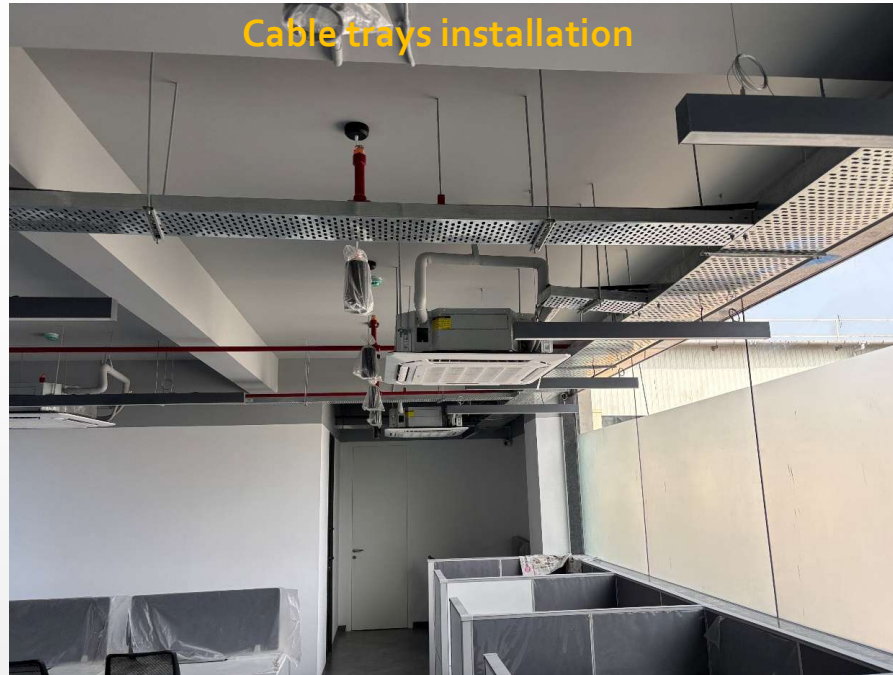

PICTURES

VIVO X90 Pro | ZEISS
Jun 21, 2024, 16:13

Ring line & hose box instalaltion

VIVO X90 Pro | ZEISS
Jun 27, 2024, 16:19

Cable trays installation

Machine shifting & erection

PICTURES

PICTURES