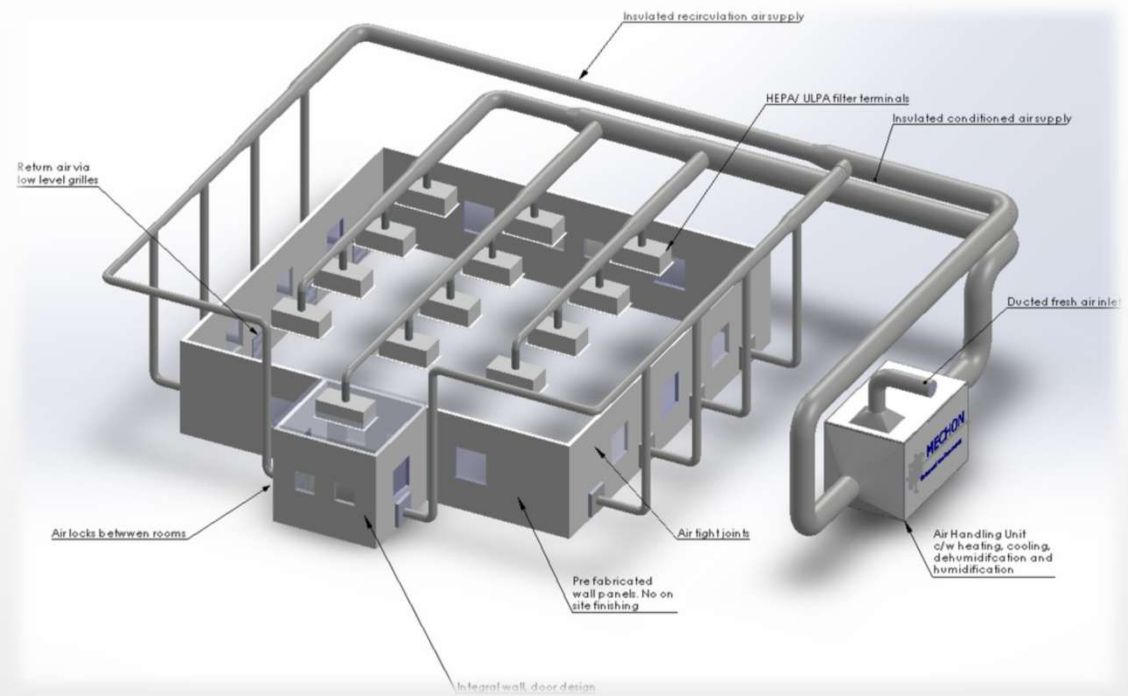

HVAC SYSTEM

- ❑ **Supply & installation of Split, Cassette & VRF AC**
- ❑ **AHU, VSU & exhaust unit supply & installation**
- ❑ **Ducting supply, fabrication & installation**
- ❑ **Filters supply & installation**